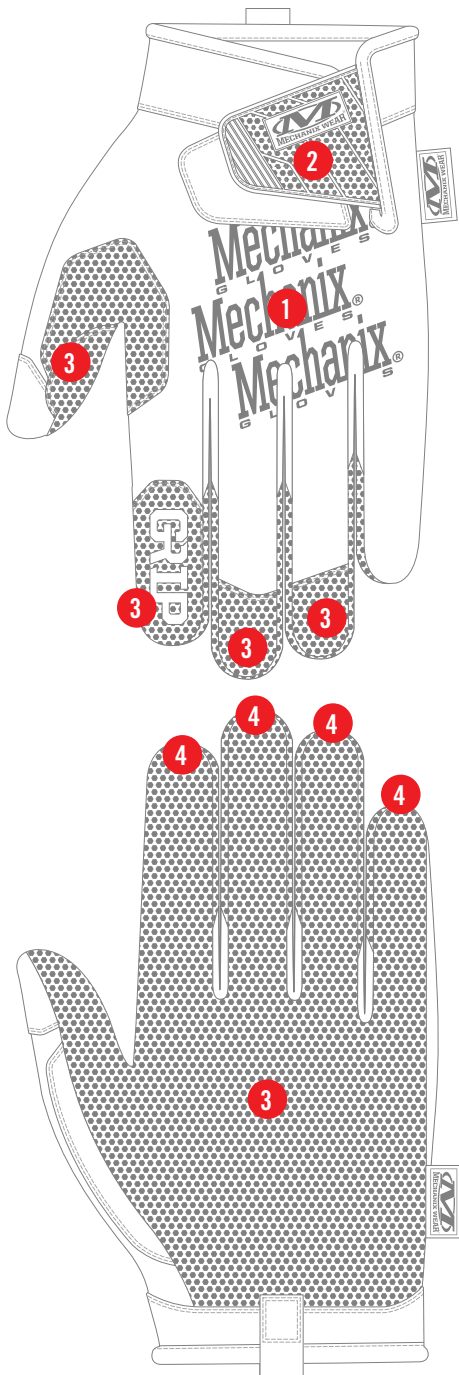

SPECIALTY GRIP

ANTI-SLIP HAND PROTECTION

Work smarter not harder with the Specialty Grip glove. We constructed the palm with anti-slip Armortex® to increase friction and enhance your grip. Textured Armortex® displaces liquids to reduce slippage and maintain grip with less strenuous effort. The Specialty Grip work glove features our Wide-Fit™ closure so you can adjust your level of comfort.

SECURE FIT

Adjustable Wide-Fit closure provides a secure fit to the wrist.

EXTREME GRIP

Textured Armortex® provides enhanced gripping power in dry, oily and wet conditions.

SPECIALTY GRIP

AVAILABLE COLORS

MSG-05 BLACK

XXXS	XXS	XS	S	M	L	XL	XXL	XXXL
05	06	07	08	09	10	11	12	13

FEATURES

1. Form-fitting TrekDry® material keeps working hands cool and comfortable.
2. Adjustable Wide-Fit™ closure provides a secure fit.
3. Textured Armortex® provides enhanced gripping power in dry, oily and wet conditions.
4. Pinched fingertip construction improves fingertip strength and durability.