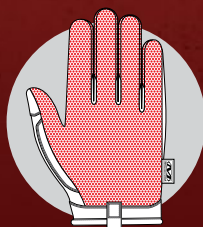

SPECIALTY GRIP

ANTI-SLIP HAND PROTECTION

Work smarter not harder with the Specialty Grip glove. We constructed the palm with anti-slip Armortex® to increase friction and enhance your grip. Textured Armortex® displaces liquids to reduce slippage and maintain grip with less strenuous effort. The Specialty Grip work glove features our Wide-Fit™ closure so you can adjust your level of comfort.

SECURE FIT

Adjustable Wide-Fit closure provides a secure fit to the wrist.

EXTREME GRIP

Textured Armortex® provides enhanced gripping power in dry, oily and wet conditions.

SPECIALTY GRIP

AVAILABLE COLORS

MSG-05 BLACK

XXXS	XXS	XS	S	M	L	XL	XXL	XXXL
05	06	07	08	09	10	11	12	13

FEATURES

1. Form-fitting TrekDry® material keeps working hands cool and comfortable.
2. Adjustable Wide-Fit™ closure provides a secure fit.
3. Textured Armortex® provides enhanced gripping power in dry, oily and wet conditions.
4. Pinched fingertip construction improves fingertip strength and durability.